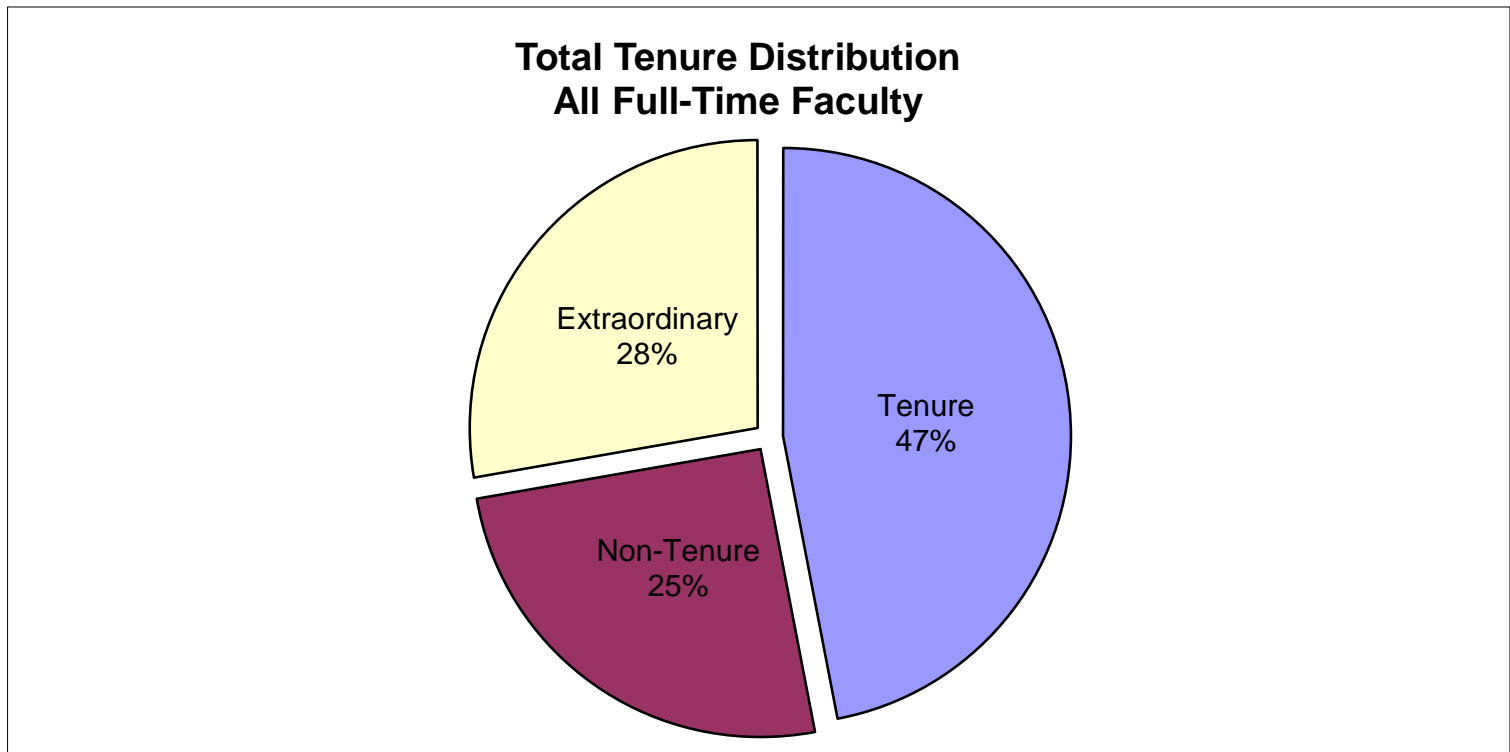

LOYOLA UNIVERSITY NEW ORLEANS

Faculty Profile - Fall 2011

All Full-time Faculty (Instructional and Non-Instructional)
By Rank and Tenure

Rank	Tenure		Non-Tenure		Extraordinary/Term		Total		Grand Total
	Female	Male	Female	Male	Female	Male	Female	Male	
Professor	78	31	0	1	0	0	78	32	110
Associate	28	34	10	10	0	0	38	44	82
Assistant	0	0	39	32	0	0	39	32	71
Instructor	0	0	0	0	0	0	0	0	0
Lecturer	0	0	0	0	42	59	42	59	101
Total	106	65	49	43	42	59	197	167	
Grand Total	171		92		101		364		364

Source: Internal Records 12FFDB.

* Includes all full-time ordinary faculty, extraordinary faculty, faculty on leaves, library faculty, LIEP, WAC, clinic faculty and administrative members of the ordinary faculty. Exclude: SPC Faculty